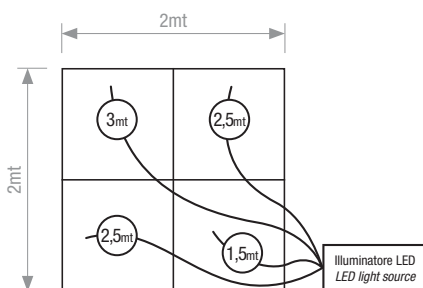

KIT CIELO STELLATO STARRY SKY KIT

Pronta installazione con illuminatore a LED Rgb 3W
Controllo dei colori tramite centralina elettronica gestita da telecomando IR
Ready for installation with LED Rgb 3W light source
Colour control via electronic unit operated by IR remote control

VERSIONE
STANDARD 3W
3W STANDARD
VERSION

4 m²
PER AREA
FOR AREA

KS/4M
16001

1x illuminatore a LED Rgb 3W

1x LED Rgb 3W light source

1x fascio a fibre ottiche sintetiche
ø1mm con Nr. 200 code

1x synthetic fibre optics
ø1mm with 200 tails

1x connettore comune di
collegamento all'illuminatore

1x polished common
connector

Nr fibre
50x1,5mt + 100x2,5mt + 50x3mt

Nr fibres
50x1,5mt + 100x2,5mt + 50x3mt

Prezzo € 480,40 + iva

Price € 480,40 + iva

KS/4M
16002

1x illuminatore a LED Rgb 3W

1x LED Rgb 3W light source

1x fascio a fibre ottiche sintetiche
ø1mm con Nr. 200 code

1x synthetic fibre optics
ø1mm with 200 tails

1x connettore comune di
collegamento all'illuminatore

1x polished common
connector

Nr fibre
100x1,5mt + 100x2,5mt

Nr fibres
100x1,5mt + 100x2,5mt

Prezzo € 453,00 + iva

Price € 453,00 + iva

KS/4M
16003

1x illuminatore a LED Rgb 3W

1x LED Rgb 3W light source

1x fascio a fibre ottiche sintetiche
ø1mm con Nr. 200 code

1x synthetic fibre optics
ø1mm with 200 tails

1x connettore comune di
collegamento all'illuminatore

1x polished common
connector

Nr fibre
200x1,5mt

Nr fibres
200x1,5mt

Prezzo € 416,50 + iva

Price € 416,50 + iva

KS/4M
16004

1x illuminatore a LED Rgb 3W

1x LED Rgb 3W light source

1x fascio a fibre ottiche sintetiche
ø1mm con Nr. 200 code

1x synthetic fibre optics
ø1mm with 200 tails

1x connettore comune di
collegamento all'illuminatore

1x polished common
connector

Nr fibre: 50x1,5mt + 50x2,5mt +
50x3,5mt + 50x4,5mt

Nr fibres: 50x1,5mt + 50x2,5mt +
50x3,5mt + 50x4,5mt

Prezzo € 526,00 + iva